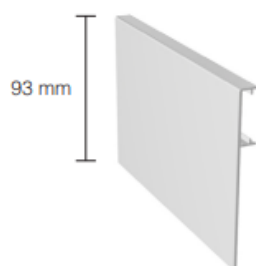

Star Excellence skinner

33x33mm

Star Excellence skinne

Denne model af Star skinner bruges når der ønskes dækkappe. Dækkappen er eloxeret aluminium og klipses på. Endekapperne klipses også på. Skinnen kan monteres både i loftet og på væggen. Ønskes montering i loftet bruges blot de eksisterende huller i skinnen. Ønskes montering på væggen brug da Star montageprofil.

Varenr.	Indeholder	DB
09680	Excellence skinne 2 meter	-
09681	Excellence skinne 3 meter	-
09682	Excellence skinne 5 meter	-

Varenr.	Indeholder	DB
09683	Eloxeret dækkappe 2 meter	-
09684	Eloxeret dækkappe 3 meter	-
09685	Eloxeret dækkappe 5 meter	-

Varenr.	Indeholder	DB
09686	Endekappesæt	-
0	Endekappesæt Montprofil	-

A= H-65