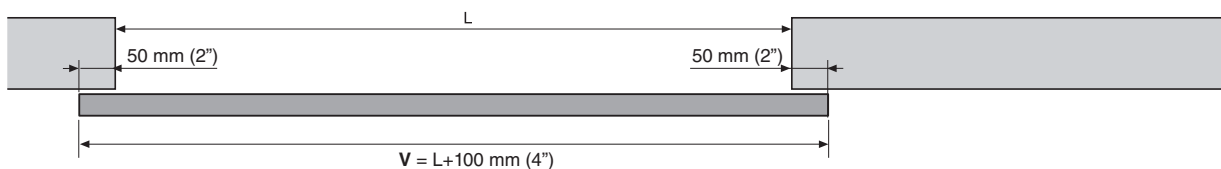

Instrucciones / Instructions / Anweisungen / Instructions

LITE+ KSC

KLEIN[®]

1 INFORMACIÓN GENERAL / GENERAL INFORMATION

$V \geq 750 \text{ mm (29 1/2")}$

CON SOPORTE A PARED
WITH WALL BRACKET

CON PERFIL SOPORTE A PARED
WITH WALL MOUNTED TRACK