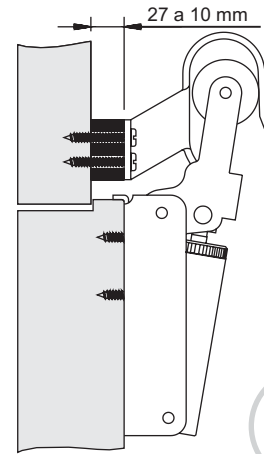

FR - FRG - ZN

**Justor**

Cod. 77001 v.5

Ref. 50123.\*\*

7.5 a 24.5 mm

Cod. 77001 v.5

Ref. 50131.07

Ref. 50140.\*\*