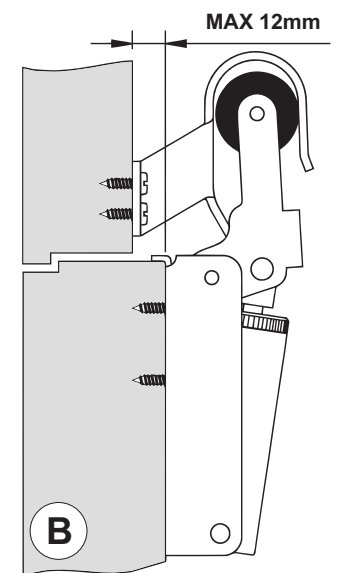

FR - FRG - ZN

**Justor**

Cod. 77001 v.5

Ref. 50123.\*\*

7.5 a 24.5 mm

Cod. 77001 v.5

Ref. 50131.07

Ref. 50140.\*\*